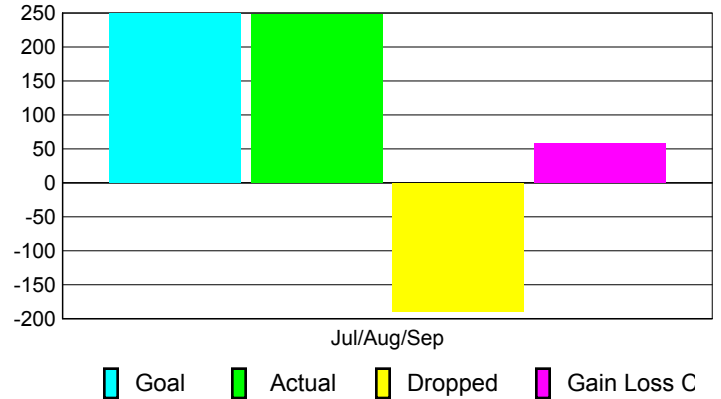

Membership Results 2010-2011

Goal, New, Dropped, Gain/Loss